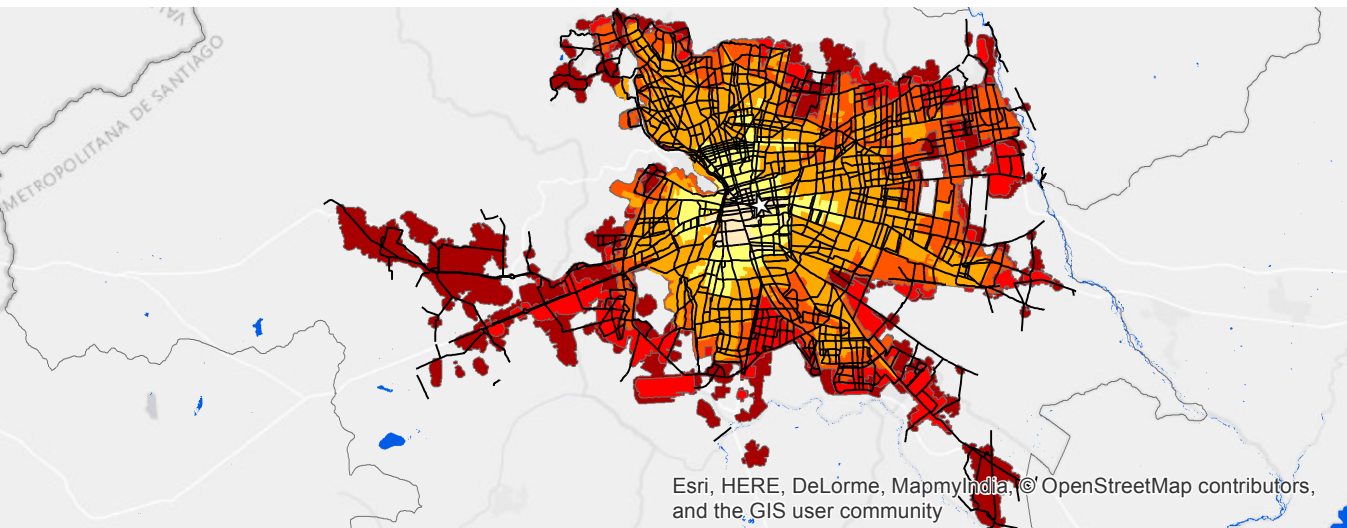

1900

1930

1970

1990

2000

2014

Esri, HERE, DeLorme, MapmyIndia, © OpenStreetMap contributors, and the GIS user community

Santiago, Chile 1900-2014

— Arterial Roads